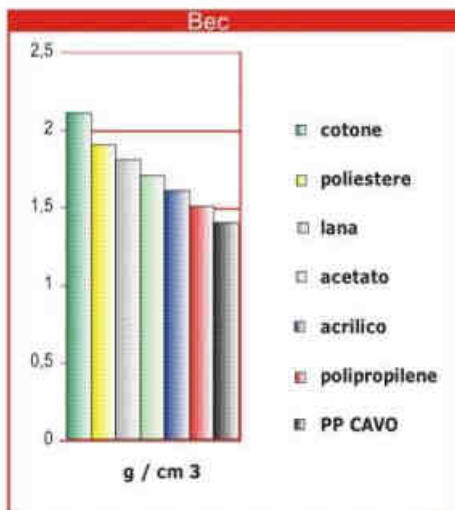

EYE спорт представляет новое термобелье, специально разработанные для поддержки спортсменов во время тренировок.

Специальный состав пряжи обеспечивает комфорт при экстремальных условиях. Пряжа изготавливается из пещеристых (полых) микроволокон, которые обеспечивают теплоизоляцию между кожей и одеждой, и создают оптимальную температуру для спортсмена.

Термобелье изготовленное по технологии **PPTube** прекрасно подойдет тем, кто занимается экстремальными видами спорта. Материал сохраняет тепло при -40 градусах и выводит влагу, оставляя кожу сухой, при +50. Кроме того, обладает отличной воздухопроницаемостью. Технологии делают наше термобелье функциональным, легким, обеспечивающим комфорт, свежесть в любых условиях. Обладает отличными влаговыводящими и влагоотталкивающими свойствами.