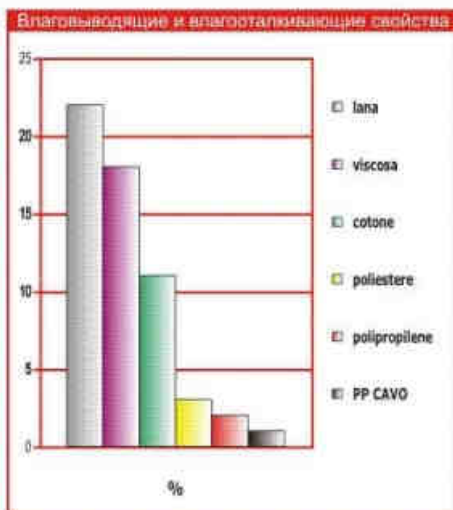

EYE спорт представляет новое термобелье, специально разработанные для поддержки спортсменов во время тренировок.

Специальный состав пряжи обеспечивает комфорт при экстремальных условиях. Пряжа изготавливается из пещеристых (полых) микроволокон, которые обеспечивают теплоизоляцию между кожей и одеждой, и создают оптимальную температуру для спортсмена.

Термобелье изготовленное по технологии **PPTube** прекрасно подойдет тем, кто занимается экстремальными видами спорта. Материал сохраняет тепло при -40 градусах и выводит влагу, оставляя кожу сухой, при +50. Кроме того, обладает отличной воздухопроницаемостью. Технологии делают наше термобелье функциональным, легким, обеспечивающим комфорт, свежесть в любых условиях. Обладает отличными влаговыводящими и влагоотталкивающими свойствами.